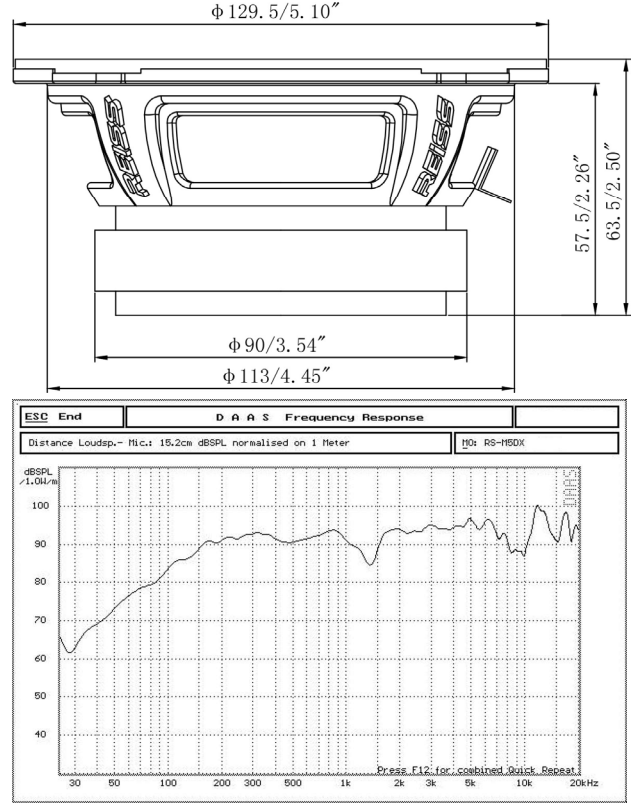

## ÖZELLİKLER VE TEMEL TANITICI BİLGİLER

Type: Midrange Loudspeaker with Dual Cone  
Size: 10CM  
RMS Power: 50W  
MAX Power: 150W  
Frequency Response: 200Hz ~ 18KHz  
Impedance: 4 Ohm  
Sensitivity: 92dB  
Materials  
Surround: Cloth Surround  
Frame: Metallic Red Steel  
Cone: Black Paper Woofer Cone  
Magnet: Ferrite  
Voice Coil Wire: CCAW  
Diameters  
Voice Coil Size: 1  
Magnet Size: 14.4oz  
Mounting Depth: 2.26 (57.5mm)  
Cut-Out Dimension: 3.54 (90mm)